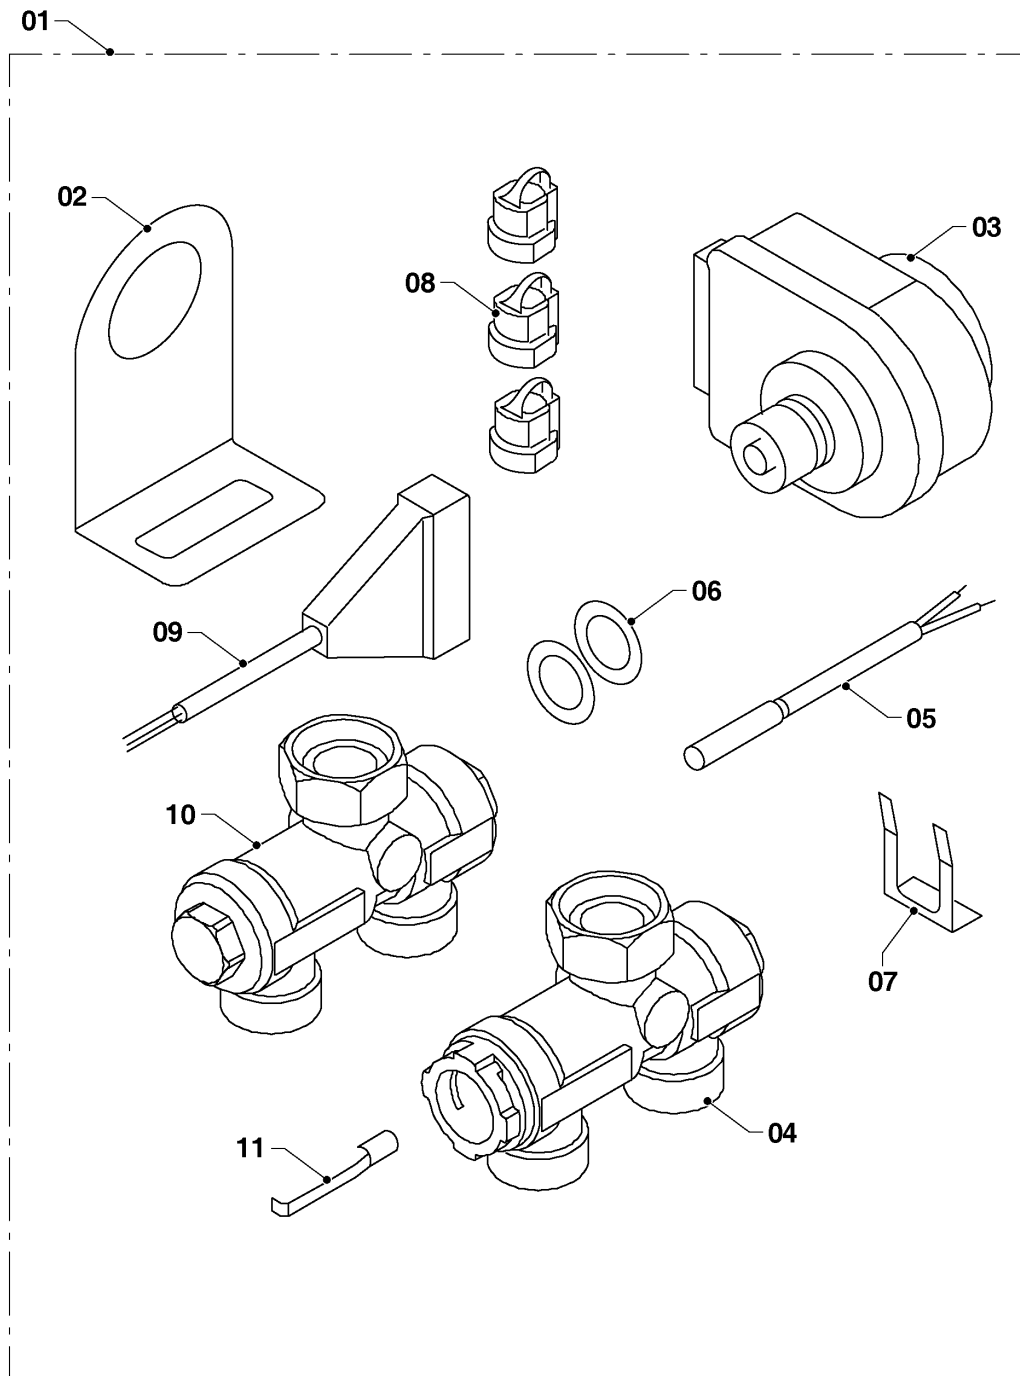

Wall-hung boilers (electric)

28KE/14 R1 Ray RU

08b - Connection parts

50 - 0 - 08 - 03

Wall-hung boilers (electric)

28KE/14 R1 Ray RU

08b - Connection parts

Pos.	Article	Description	Note
01	0010027587	Kit, 3-way valve FUGAS	28KE/14 R1 Ray RU, accessory, cannot be delivered as spare part
02	-	-	28KE/14 R1 Ray RU, not available
03	0020025278	Motor, 3way valve	28KE/14 R1 Ray RU
04	0020027610	3-WAY VALVE	28KE/14 R1 Ray RU
05	0020174087	2.7kohm NTC sensor for external tank	28KE/14 R1 Ray RU, accessory, cannot be delivered as spare part
06	0020027665	Sealing ring 24x15x2, (x10)	28KE/14 R1 Ray RU
07	0020033430	Clip to electromotor block	28KE/14 R1 Ray RU
08	0020033838	Plastic cable grommet	28KE/14 R1 Ray RU
09	0010031634	Cable	28KE/14 R1 Ray RU
10	0020034698	T-PART BOILER CONNECTION	28KE/14 R1 Ray RU
11	-	-	28KE/14 R1 Ray RU, not for these appliances