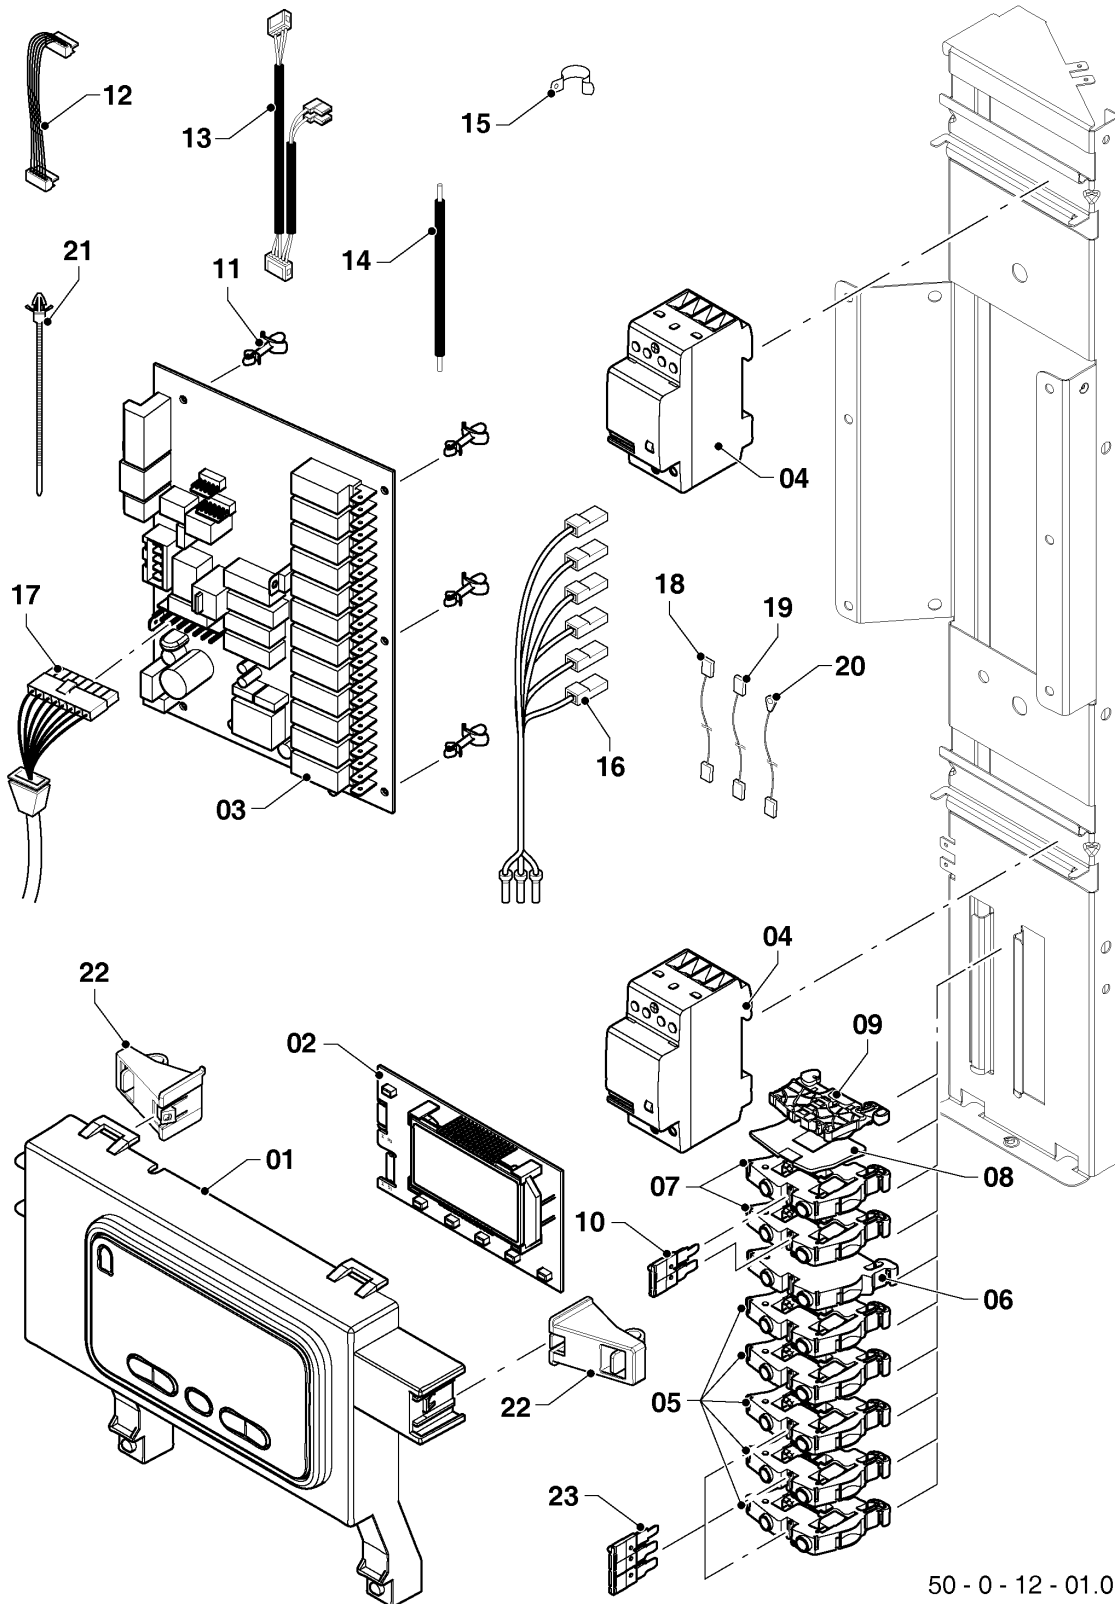

Wall-hung boilers (electric)

28KE/14 R1 Ray RU

12 - Control box

50 - 0 - 12 - 01.01

Wall-hung boilers (electric)

28KE/14 R1 Ray RU

12 - Control box

Pos.	Article	Description	Note
01	0010025867	Control panel	28KE/14 R1 Ray RU
02	0010025889	Display	28KE/14 R1 Ray RU
03	0010025880	PCB	28KE/14 R1 Ray RU
04	0020025215	Contactor ISCH 25A	28KE/14 R1 Ray RU
05	0010026180	Clamp	28KE/14 R1 Ray RU, grey
06	0010026183	Clamp	28KE/14 R1 Ray RU, PE
07	0010026177	Clamp	28KE/14 R1 Ray RU, blue
08	0010026186	Clamp	28KE/14 R1 Ray RU
09	0010026189	Clamp	28KE/14 R1 Ray RU
10	0010026174	Jumper	28KE/14 R1 Ray RU
11	0020044646	Plastic distance spacer	28KE/14 R1 Ray RU
12	0010025871	Cable	28KE/14 R1 Ray RU
13	0010026160	Wiring harness	28KE/14 R1 Ray RU
14	0020033905	Wire Q027 VJ	28KE/14 R1 Ray RU
15	0020104971	Spring clip	28KE/14 R1 Ray RU
16	0020094671	Harness, contactor 18-28K13	28KE/14 R1 Ray RU
17	0010026086	Wiring harness	28KE/14 R1 Ray RU
18	0010026163	Cable	28KE/14 R1 Ray RU
19	0010026166	Cable	28KE/14 R1 Ray RU
20	0010026169	Cable	28KE/14 R1 Ray RU
21	0010026155	Cable tie	28KE/14 R1 Ray RU
22	0020211637	Support	28KE/14 R1 Ray RU
23	0010032081	Bridge	28KE/14 R1 Ray RU