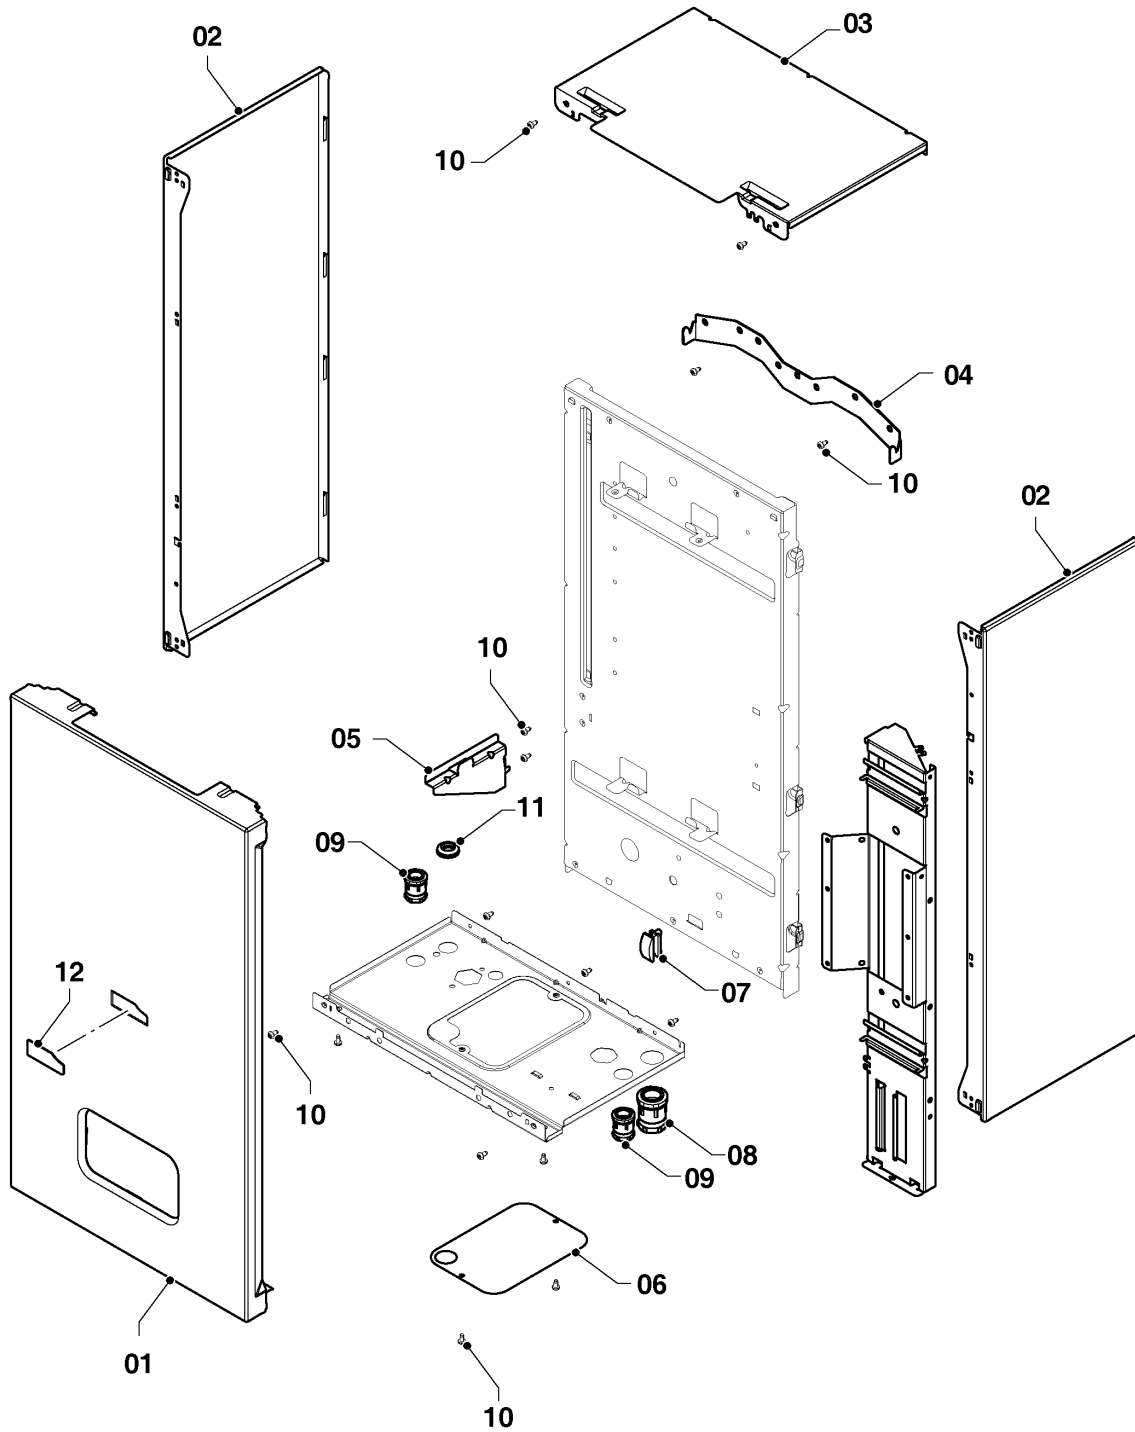

Wall-hung boilers (electric)

28KE/14 R1 Ray RU

07 - Casing parts

50 - 0 - 07 - 01

Wall-hung boilers (electric)

28KE/14 R1 Ray RU

07 - Casing parts

Pos.	Article	Description	Note
01	0020211614	Front panel	28KE/14 R1 Ray RU, with part 10
02	0020211615	Side panel	28KE/14 R1 Ray RU, with part 10
03	0010026213	Cover plate	28KE/14 R1 Ray RU, with part 10
04	0020043720	Set - hanging v.17	28KE/14 R1 Ray RU
05	0010028700	Retainer	28KE/14 R1 Ray RU
06	0010026216	Base plate	28KE/14 R1 Ray RU, with part 10
07	0020273336	Clamp, (x5)	28KE/14 R1 Ray RU
08	0020033220	Bushing AL GP 21	28KE/14 R1 Ray RU
09	0020033218	Bushing AL GP 13,5	28KE/14 R1 Ray RU
10	0020175576	Screw, (x10)	28KE/14 R1 Ray RU
11	0010025887	Grommet for pipe	28KE/14 R1 Ray RU
12	0020140934	Company plaque Protherm	28KE/14 R1 Ray RU