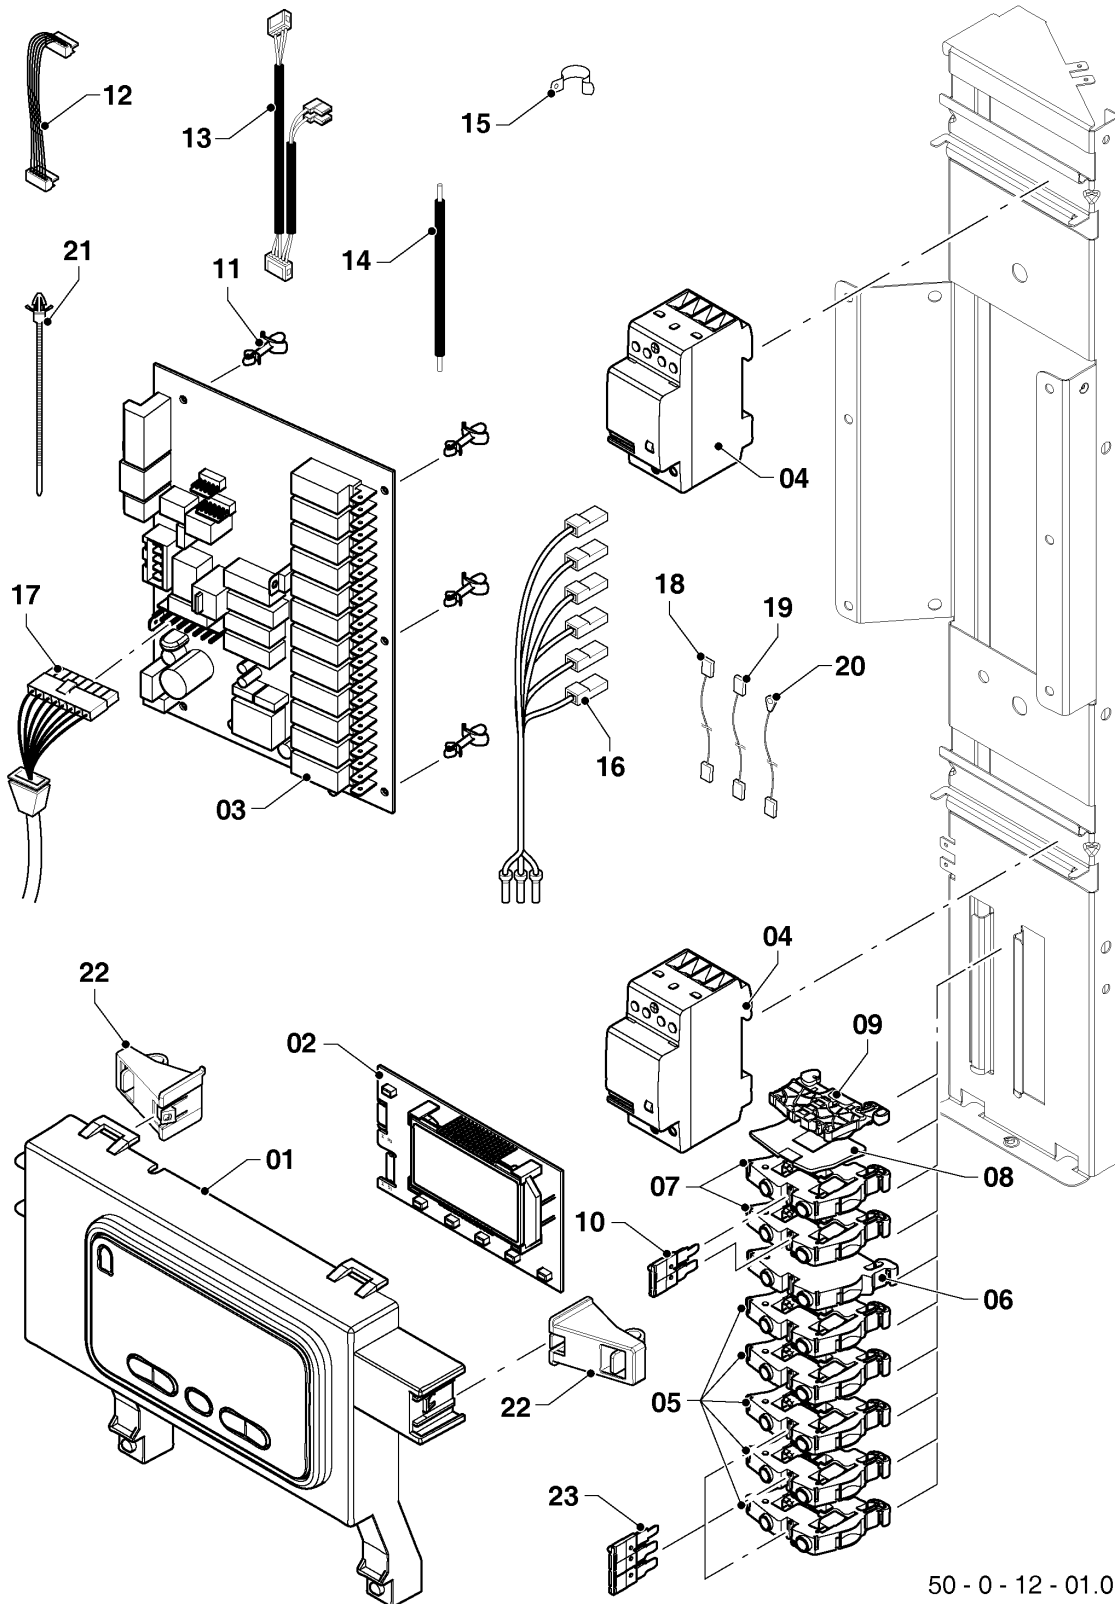

Wall-hung boilers (electric)

6KE/14 R1 Ray RU

12 - Control box

50 - 0 - 12 - 01.01

Wall-hung boilers (electric)

6KE/14 R1 Ray RU

12 - Control box

Pos.	Article	Description	Note
01	0010025867	Control panel	6KE/14 R1 Ray RU
02	0010025889	Display	6KE/14 R1 Ray RU
03	0010025874	PCB	6KE/14 R1 Ray RU
04	0020025215	Contacteur ISCH 25A	6KE/14 R1 Ray RU
05	0010026180	Clamp	6KE/14 R1 Ray RU, grey
06	0010026183	Clamp	6KE/14 R1 Ray RU, PE
07	0010026177	Clamp	6KE/14 R1 Ray RU, blue
08	0010026186	Clamp	6KE/14 R1 Ray RU
09	0010026189	Clamp	6KE/14 R1 Ray RU
10	0010026174	Jumper	6KE/14 R1 Ray RU
11	0020044646	Plastic distance spacer	6KE/14 R1 Ray RU
12	0010025871	Cable	6KE/14 R1 Ray RU
13	0010026160	Wiring harness	6KE/14 R1 Ray RU
14	0020033905	Wire Q027 VJ	6KE/14 R1 Ray RU
15	0020104971	Spring clip	6KE/14 R1 Ray RU
16	0020094672	Harness, contacteur 6-14K13	6KE/14 R1 Ray RU
17	0010026083	Wiring harness	6KE/14 R1 Ray RU
18	0010026163	Cable	6KE/14 R1 Ray RU
19	0010026166	Cable	6KE/14 R1 Ray RU
20	0010026169	Cable	6KE/14 R1 Ray RU
21	0010026155	Cable tie	6KE/14 R1 Ray RU
22	0020211637	Support	6KE/14 R1 Ray RU
23	0010032081	Bridge	6KE/14 R1 Ray RU