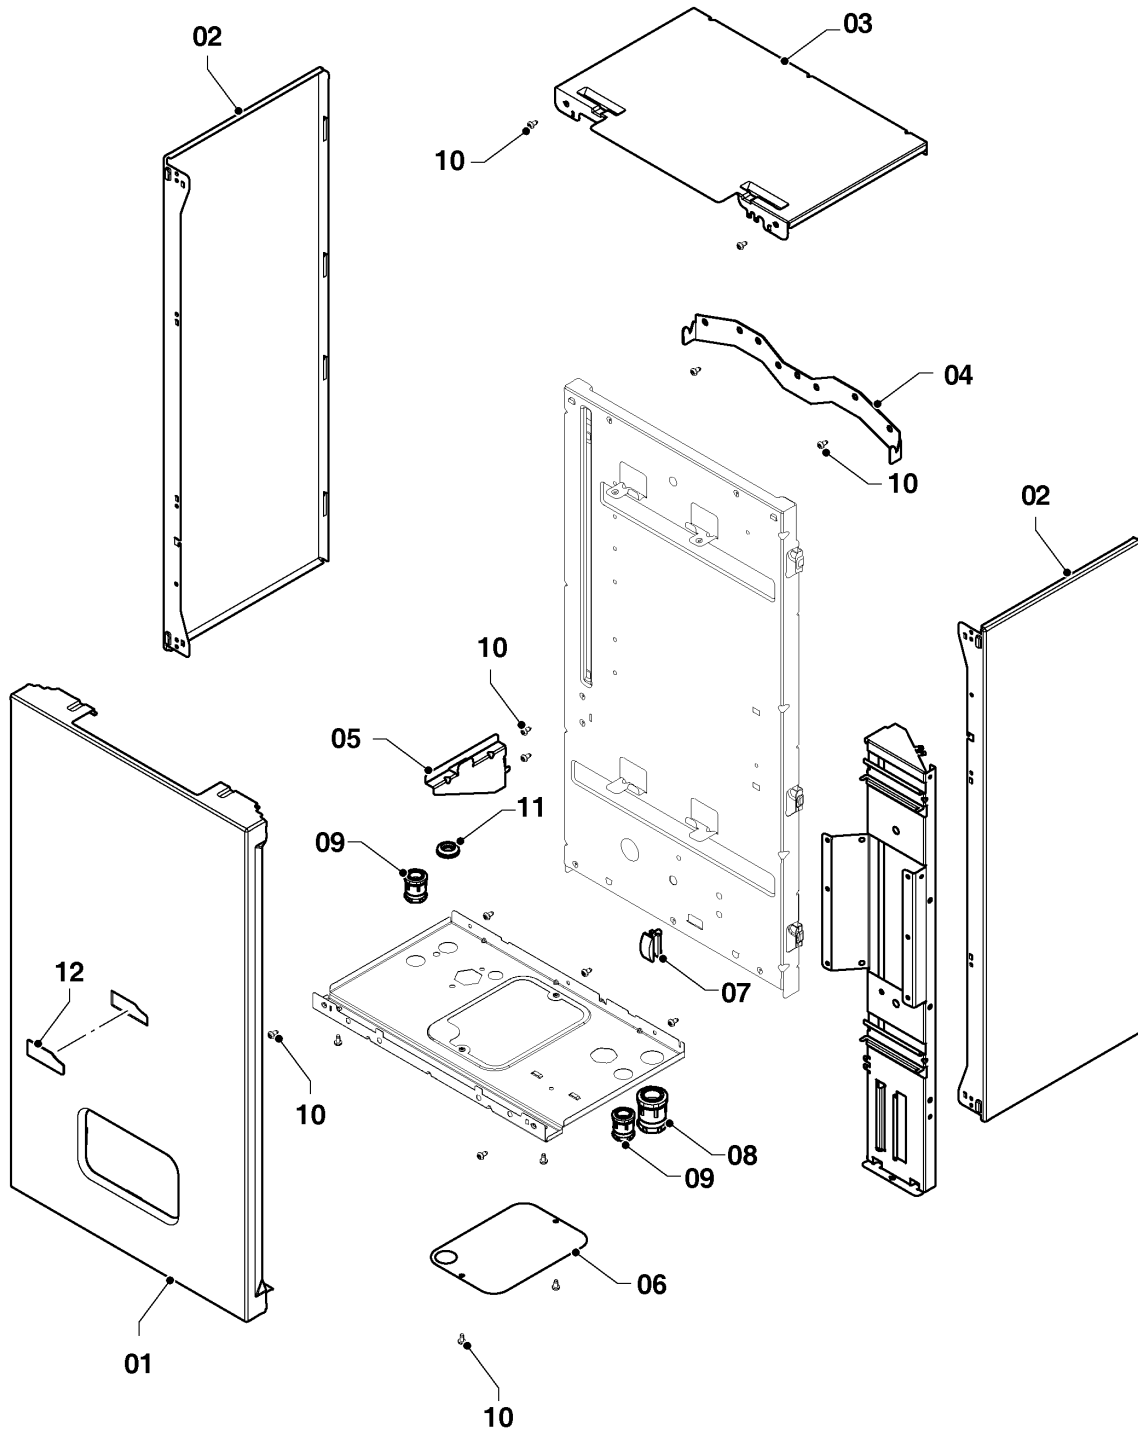

Wall-hung boilers (electric)

6KE/14 R1 Ray RU

07 - Casing parts

50 - 0 - 07 - 01

Wall-hung boilers (electric)

6KE/14 R1 Ray RU

07 - Casing parts

Pos.	Article	Description	Note
01	0020211614	Front panel	6KE/14 R1 Ray RU, with part 10
02	0020211615	Side panel	6KE/14 R1 Ray RU, with part 10
03	0010026213	Cover plate	6KE/14 R1 Ray RU, with part 10
04	0020043720	Set - hanging v.17	6KE/14 R1 Ray RU
05	0010028700	Retainer	6KE/14 R1 Ray RU
06	0010026216	Base plate	6KE/14 R1 Ray RU, with part 10
07	0020273336	Clamp, (x5)	6KE/14 R1 Ray RU
08	0020033220	Bushing AL GP 21	6KE/14 R1 Ray RU
09	0020033218	Bushing AL GP 13,5	6KE/14 R1 Ray RU
10	0020175576	Screw, (x10)	6KE/14 R1 Ray RU
11	0010025887	Grommet for pipe	6KE/14 R1 Ray RU
12	0020140934	Company plaque Protherm	6KE/14 R1 Ray RU