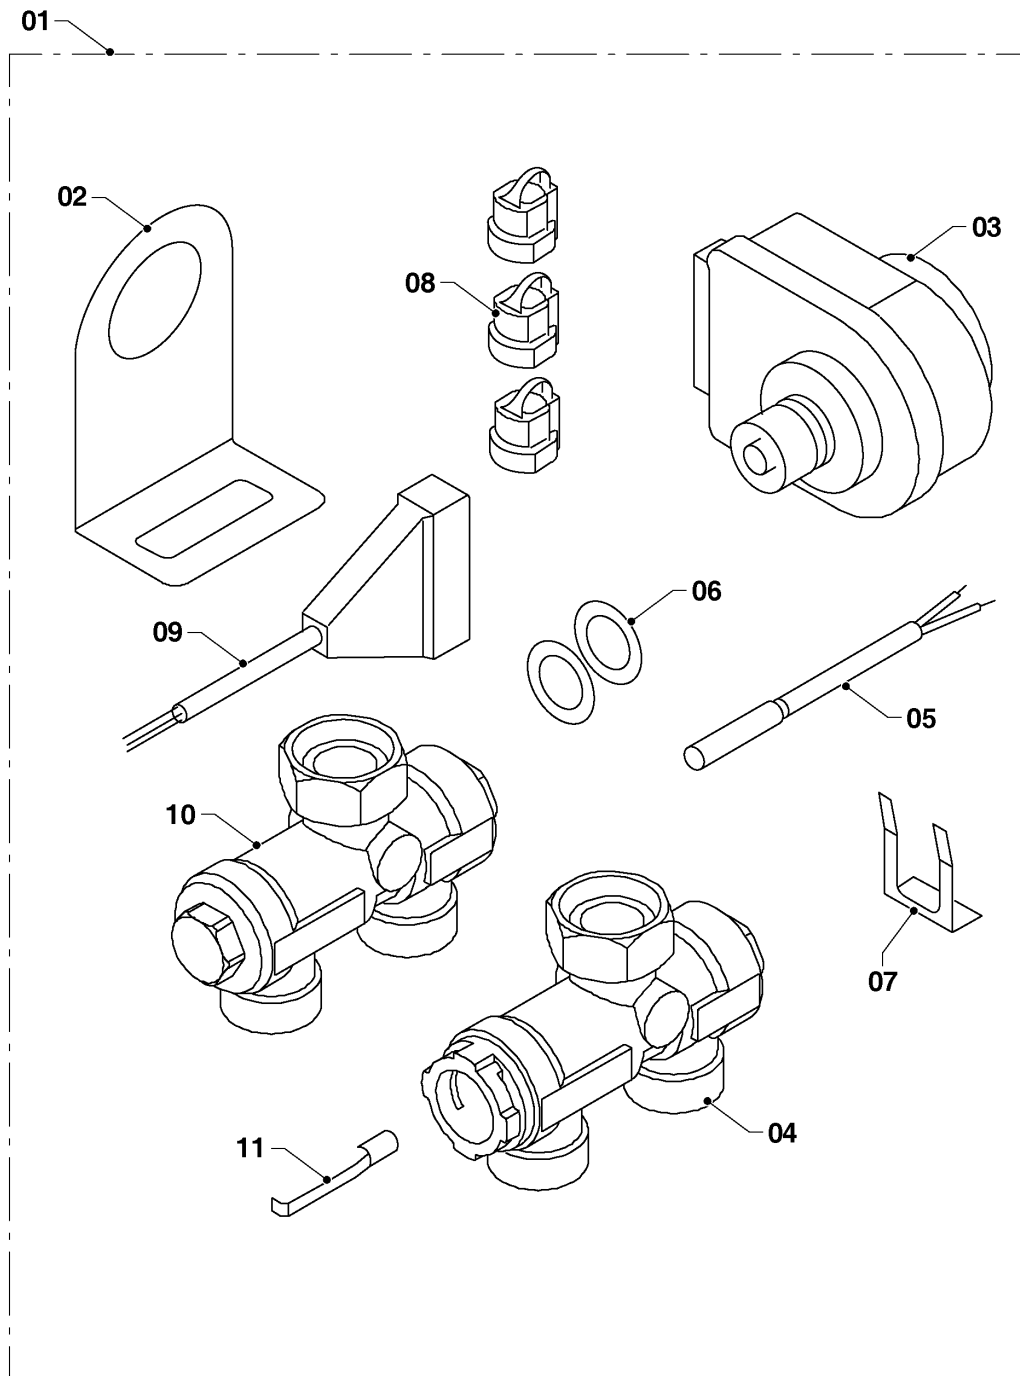

Wall-hung boilers (electric)

6KE/14 R1 Ray RU

08b - Connection parts

50 - 0 - 08 - 03

Wall-hung boilers (electric)

6KE/14 R1 Ray RU

08b - Connection parts

Pos.	Article	Description	Note
01	0010027587	Kit, 3-way valve FUGAS	6KE/14 R1 Ray RU, accessory, cannot be delivered as spare part
02	-	-	6KE/14 R1 Ray RU, not available
03	0020025278	Motor, 3way valve	6KE/14 R1 Ray RU
04	0020027610	3-WAY VALVE	6KE/14 R1 Ray RU
05	0020174087	2.7kohm NTC sensor for external tank	6KE/14 R1 Ray RU, accessory, cannot be delivered as spare part
06	0020027665	Sealing ring 24x15x2, (x10)	6KE/14 R1 Ray RU
07	0020033430	Clip to electromotor block	6KE/14 R1 Ray RU
08	0020033838	Plastic cable grommet	6KE/14 R1 Ray RU
09	0010031634	Cable	6KE/14 R1 Ray RU
10	0020034698	T-PART BOILER CONNECTION	6KE/14 R1 Ray RU
11	-	-	6KE/14 R1 Ray RU, not for these appliances