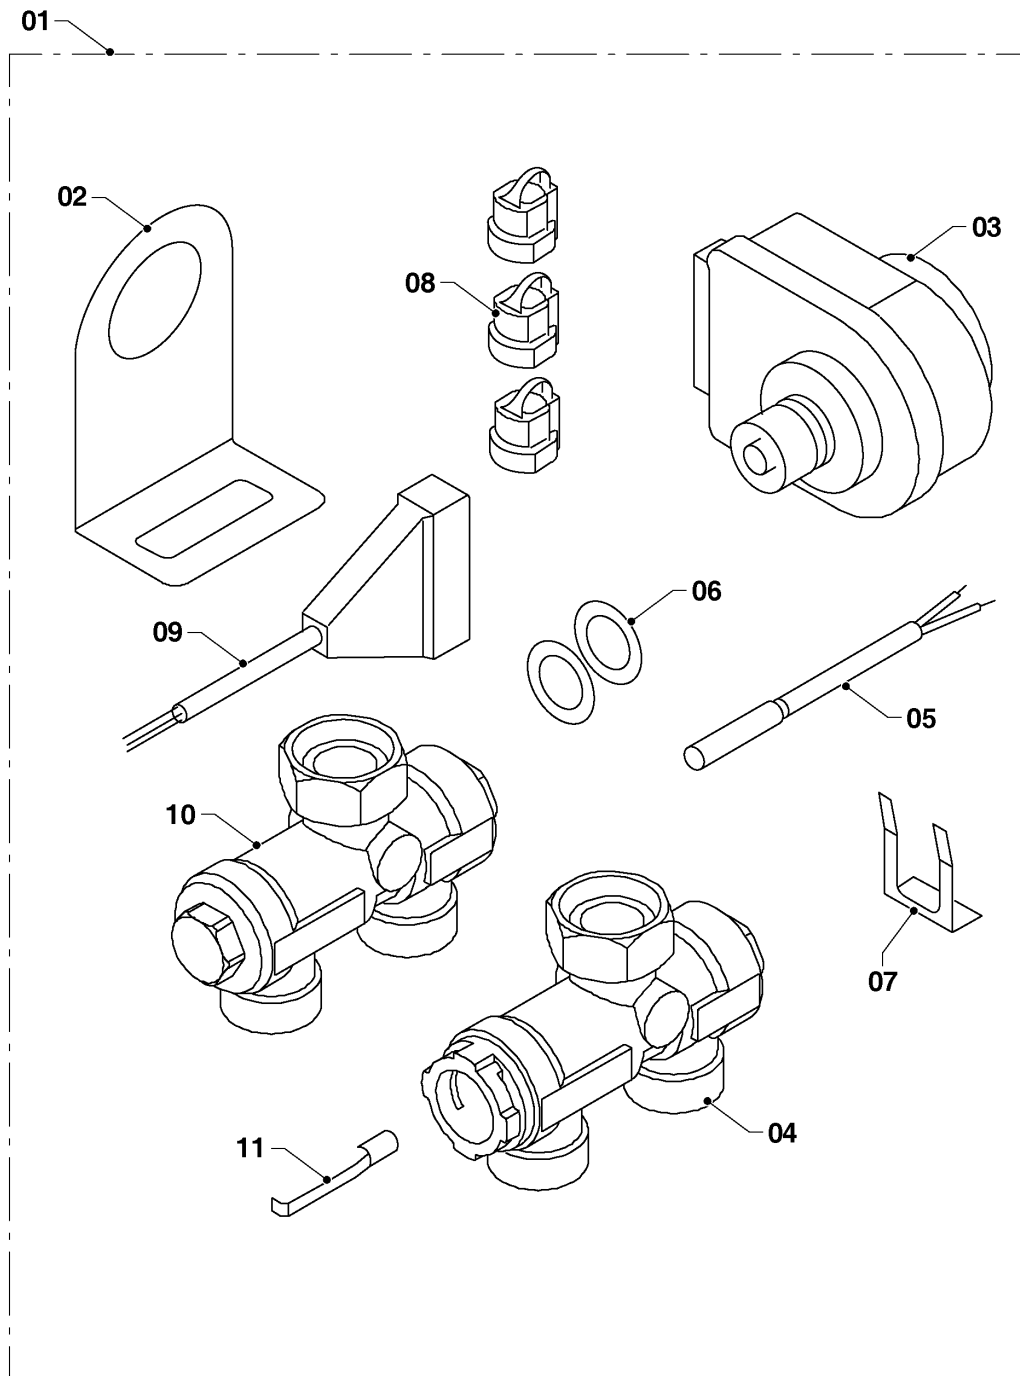

Wall-hung boilers (electric)

18KE/14 R1 Ray RU

08b - Connection parts

50 - 0 - 08 - 03

Wall-hung boilers (electric)

18KE/14 R1 Ray RU

08b - Connection parts

Pos.	Article	Description	Note
01	0010027587	Kit, 3-way valve FUGAS	18KE/14 R1 Ray RU, accessory, cannot be delivered as spare part
02	-	-	18KE/14 R1 Ray RU, not available
03	0020025278	Motor, 3way valve	18KE/14 R1 Ray RU
04	0020027610	3-WAY VALVE	18KE/14 R1 Ray RU
05	0020174087	2.7kohm NTC sensor for external tank	18KE/14 R1 Ray RU, accessory, cannot be delivered as spare part
06	0020027665	Sealing ring 24x15x2, (x10)	18KE/14 R1 Ray RU
07	0020033430	Clip to electromotor block	18KE/14 R1 Ray RU
08	0020033838	Plastic cable grommet	18KE/14 R1 Ray RU
09	0010031634	Cable	18KE/14 R1 Ray RU
10	0020034698	T-PART BOILER CONNECTION	18KE/14 R1 Ray RU
11	-	-	18KE/14 R1 Ray RU, not for these appliances