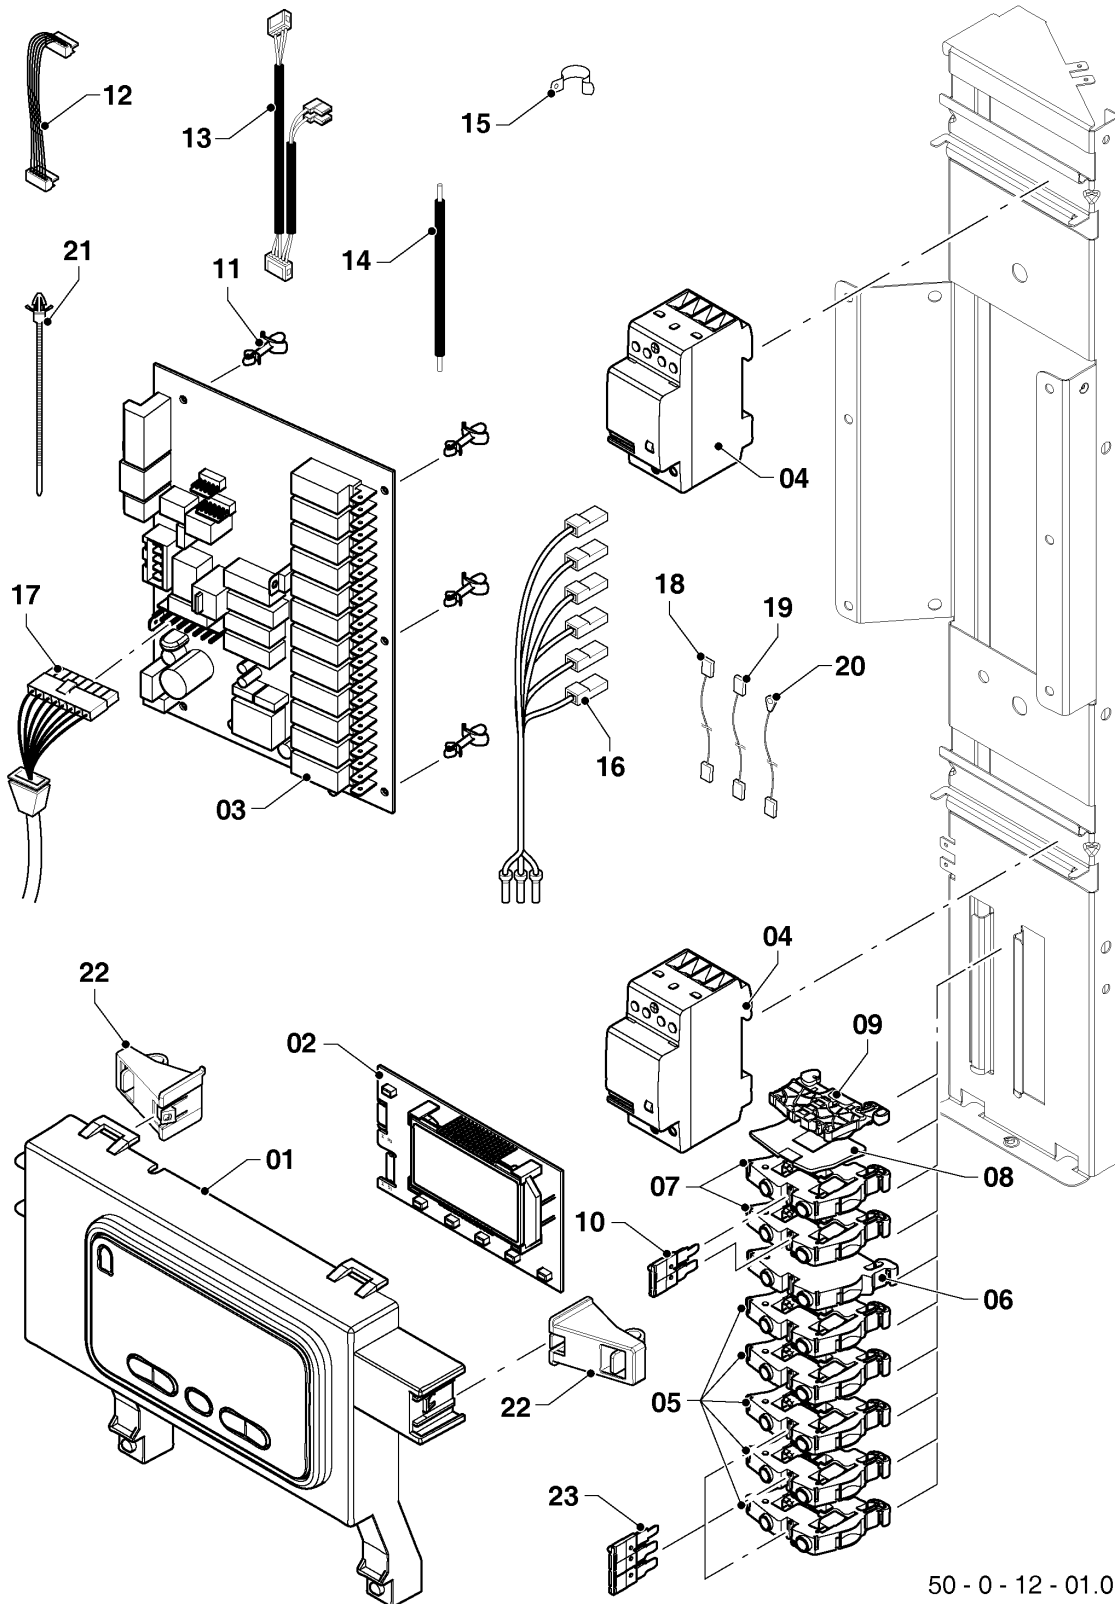

Wall-hung boilers (electric)

18KE/14 R1 Ray RU

12 - Control box

50 - 0 - 12 - 01.01

Wall-hung boilers (electric)

18KE/14 R1 Ray RU

12 - Control box

Pos.	Article	Description	Note
01	0010025867	Control panel	18KE/14 R1 Ray RU
02	0010025889	Display	18KE/14 R1 Ray RU
03	0010025877	PCB	18KE/14 R1 Ray RU
04	0020025215	Contacteur ISCH 25A	18KE/14 R1 Ray RU
05	0010026180	Clamp	18KE/14 R1 Ray RU, grey
06	0010026183	Clamp	18KE/14 R1 Ray RU, PE
07	0010026177	Clamp	18KE/14 R1 Ray RU, blue
08	0010026186	Clamp	18KE/14 R1 Ray RU
09	0010026189	Clamp	18KE/14 R1 Ray RU
10	0010026174	Jumper	18KE/14 R1 Ray RU
11	0020044646	Plastic distance spacer	18KE/14 R1 Ray RU
12	0010025871	Cable	18KE/14 R1 Ray RU
13	0010026160	Wiring harness	18KE/14 R1 Ray RU
14	0020033905	Wire Q027 VJ	18KE/14 R1 Ray RU
15	0020104971	Spring clip	18KE/14 R1 Ray RU
16	0020095625	Harness, contacteur 18-21K13	18KE/14 R1 Ray RU
16	0020094671	Harness, contacteur 18-28K13	18KE/14 R1 Ray RU
17	0010026086	Wiring harness	18KE/14 R1 Ray RU
18	0010026163	Cable	18KE/14 R1 Ray RU
19	0010026166	Cable	18KE/14 R1 Ray RU
20	0010026169	Cable	18KE/14 R1 Ray RU
21	0010026155	Cable tie	18KE/14 R1 Ray RU
22	0020211637	Support	18KE/14 R1 Ray RU
23	0010032081	Bridge	18KE/14 R1 Ray RU