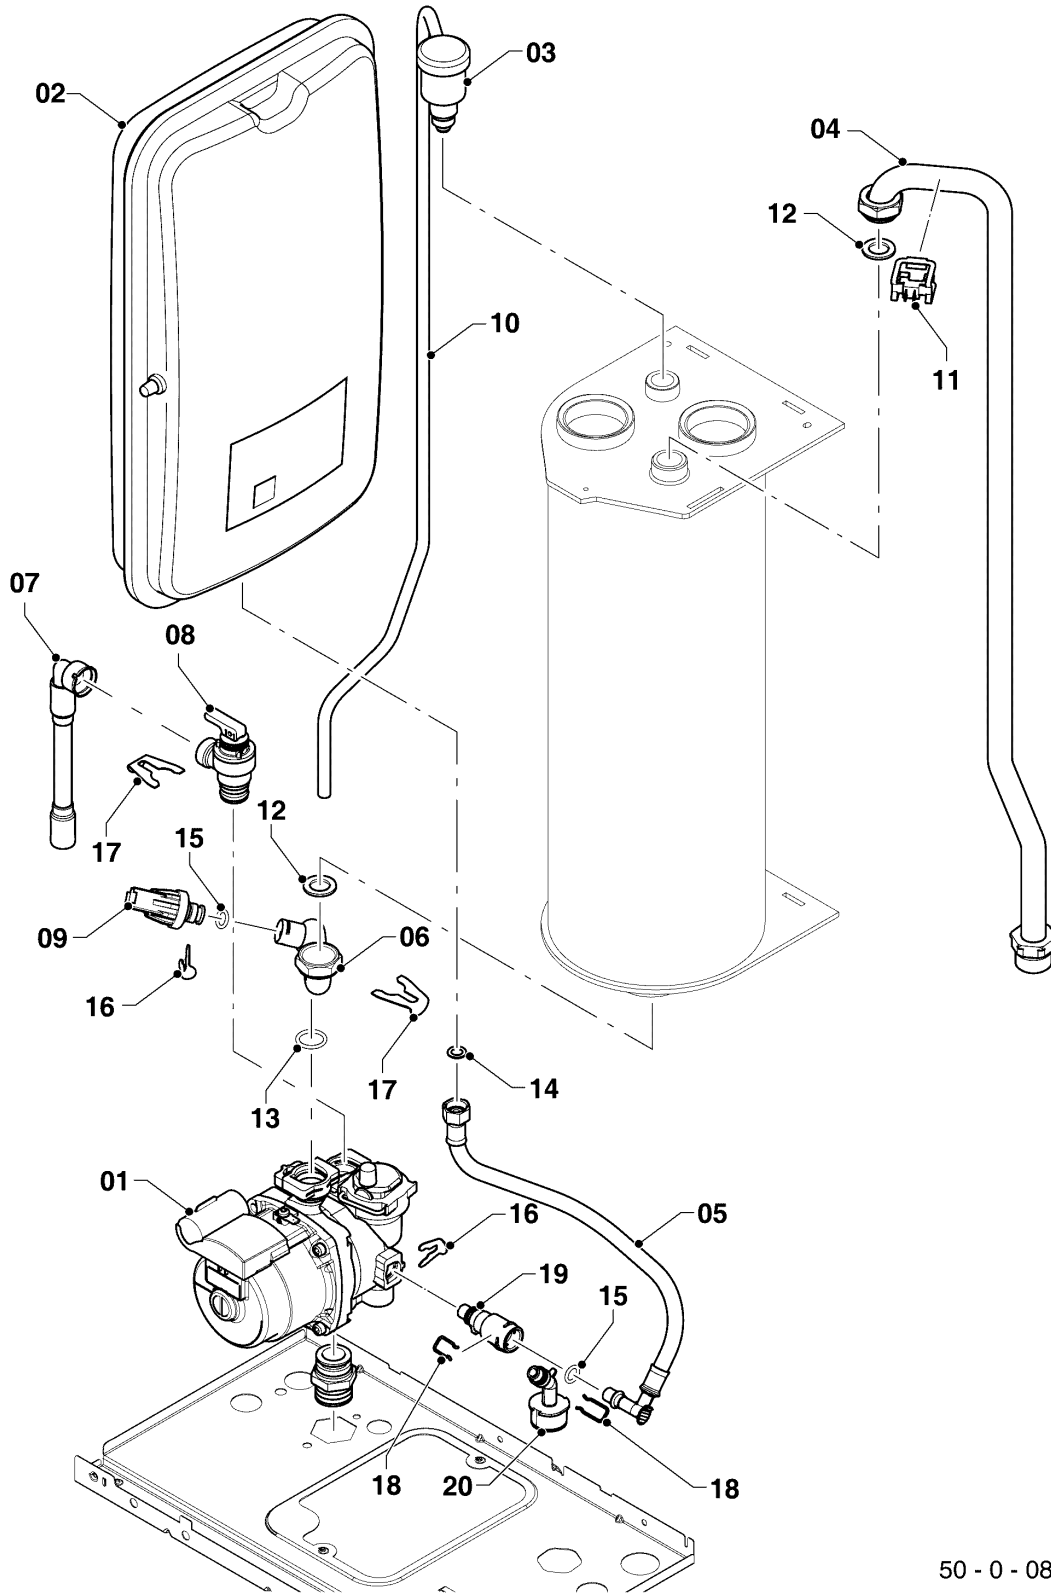

Wall-hung boilers (electric)

18KE/14 R1 Ray RU

07 - Casing parts

50 - 0 - 07 - 01

Wall-hung boilers (electric)

18KE/14 R1 Ray RU

07 - Casing parts

Pos.	Article	Description	Note
01	0020211614	Front panel	18KE/14 R1 Ray RU, with part 10
02	0020211615	Side panel	18KE/14 R1 Ray RU, with part 10
03	0010026213	Cover plate	18KE/14 R1 Ray RU, with part 10
04	0020043720	Set - hanging v.17	18KE/14 R1 Ray RU
05	0010028700	Retainer	18KE/14 R1 Ray RU
06	0010026216	Base plate	18KE/14 R1 Ray RU, with part 10
07	0020273336	Clamp, (x5)	18KE/14 R1 Ray RU
08	0020033220	Bushing AL GP 21	18KE/14 R1 Ray RU
09	0020033218	Bushing AL GP 13,5	18KE/14 R1 Ray RU
10	0020175576	Screw, (x10)	18KE/14 R1 Ray RU
11	0010025887	Grommet for pipe	18KE/14 R1 Ray RU
12	0020140934	Company plaque Protherm	18KE/14 R1 Ray RU

Wall-hung boilers (electric)

18KE/14 R1 Ray RU

08a - Hydraulic parts

50 - 0 - 08 - 04

Wall-hung boilers (electric)

18KE/14 R1 Ray RU

08a - Hydraulic parts

Pos.	Article	Description	Note
01	0010044346	Pump	18KE/14 R1 Ray RU, with parts 13,15,16,17
02	0020097328	Expansion vessel	18KE/14 R1 Ray RU
03	0010025882	Automatic air vent	18KE/14 R1 Ray RU
04	0010025850	Tube	18KE/14 R1 Ray RU, with part 12
05	0020272907	Flexible tube	18KE/14 R1 Ray RU
06	0010045925	Tube	18KE/14 R1 Ray RU, with parts 12,13,17
07	0010026152	Flexible tube	18KE/14 R1 Ray RU
08	0020047005	Pressure relief valve, 3 bar	18KE/14 R1 Ray RU
09	0020079644	Sensor	18KE/14 R1 Ray RU
10	0010025862	Hose	18KE/14 R1 Ray RU
11	0020047027	Sensor, NTC	18KE/14 R1 Ray RU
12	0020039740	Gasket, (x5)	18KE/14 R1 Ray RU
13	0020014175	O-ring, (x10)	18KE/14 R1 Ray RU
14	0020097202	O-ring, (x10)	18KE/14 R1 Ray RU
15	0020014177	O-ring, (x10)	18KE/14 R1 Ray RU
16	S5466200	Clip, 10 mm, (x10)	18KE/14 R1 Ray RU
17	S5465700	Clip, 18 mm, (x10)	18KE/14 R1 Ray RU
18	0020047019	Clip, (x10)	18KE/14 R1 Ray RU
19	0010025860	Adapter	18KE/14 R1 Ray RU, with parts 15,18
20	0020172910	Pressure gauge	18KE/14 R1 Ray RU