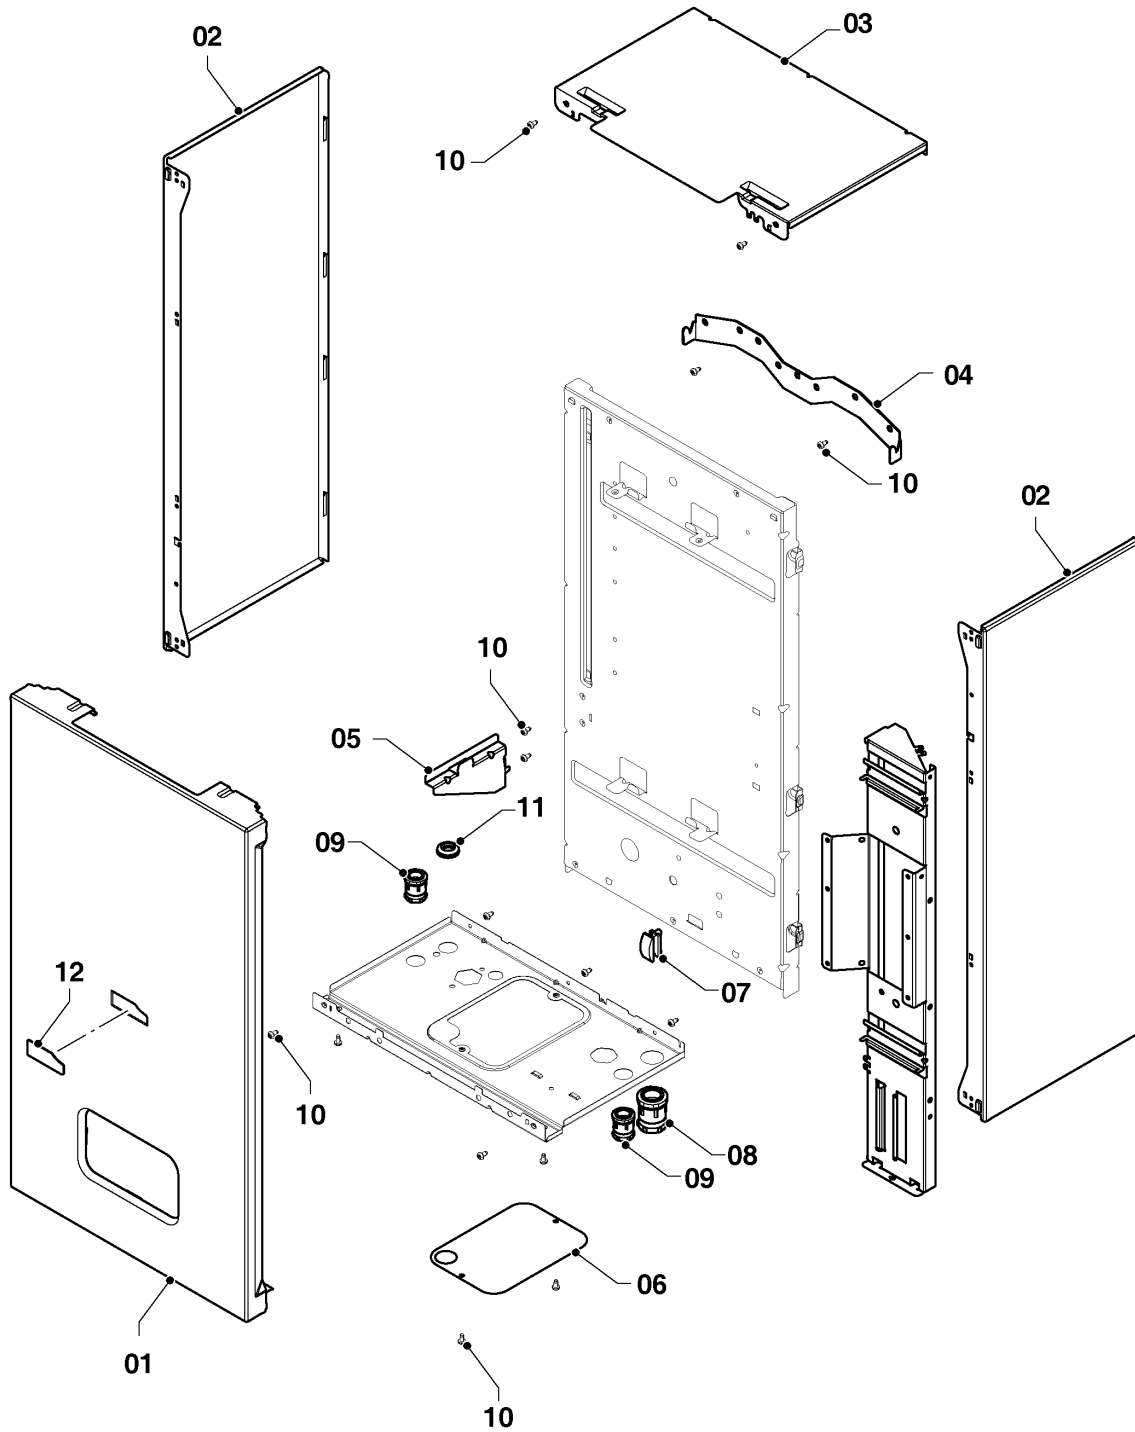

Wall-hung boilers (electric)

18KE/14 R1 Ray RU

07 - Casing parts

50 - 0 - 07 - 01

Wall-hung boilers (electric)

18KE/14 R1 Ray RU

07 - Casing parts

Pos.	Article	Description	Note
01	0020211614	Front panel	18KE/14 R1 Ray RU, with part 10
02	0020211615	Side panel	18KE/14 R1 Ray RU, with part 10
03	0010026213	Cover plate	18KE/14 R1 Ray RU, with part 10
04	0020043720	Set - hanging v.17	18KE/14 R1 Ray RU
05	0010028700	Retainer	18KE/14 R1 Ray RU
06	0010026216	Base plate	18KE/14 R1 Ray RU, with part 10
07	0020273336	Clamp, (x5)	18KE/14 R1 Ray RU
08	0020033220	Bushing AL GP 21	18KE/14 R1 Ray RU
09	0020033218	Bushing AL GP 13,5	18KE/14 R1 Ray RU
10	0020175576	Screw, (x10)	18KE/14 R1 Ray RU
11	0010025887	Grommet for pipe	18KE/14 R1 Ray RU
12	0020140934	Company plaque Protherm	18KE/14 R1 Ray RU

Wall-hung boilers (electric)

18KE/14 R1 Ray RU

08a - Hydraulic parts

50 - 0 - 08 - 04

Wall-hung boilers (electric)

18KE/14 R1 Ray RU

08a - Hydraulic parts

Pos.	Article	Description	Note
01	0010044346	Pump	18KE/14 R1 Ray RU, with parts 13,15,16,17
02	0020097328	Expansion vessel	18KE/14 R1 Ray RU
03	0010025882	Automatic air vent	18KE/14 R1 Ray RU
04	0010025850	Tube	18KE/14 R1 Ray RU, with part 12
05	0020272907	Flexible tube	18KE/14 R1 Ray RU
06	0010045925	Tube	18KE/14 R1 Ray RU, with parts 12,13,17
07	0010026152	Flexible tube	18KE/14 R1 Ray RU
08	0020047005	Pressure relief valve, 3 bar	18KE/14 R1 Ray RU
09	0020079644	Sensor	18KE/14 R1 Ray RU
10	0010025862	Hose	18KE/14 R1 Ray RU
11	0020047027	Sensor, NTC	18KE/14 R1 Ray RU
12	0020039740	Gasket, (x5)	18KE/14 R1 Ray RU
13	0020014175	O-ring, (x10)	18KE/14 R1 Ray RU
14	0020097202	O-ring, (x10)	18KE/14 R1 Ray RU
15	0020014177	O-ring, (x10)	18KE/14 R1 Ray RU
16	S5466200	Clip, 10 mm, (x10)	18KE/14 R1 Ray RU
17	S5465700	Clip, 18 mm, (x10)	18KE/14 R1 Ray RU
18	0020047019	Clip, (x10)	18KE/14 R1 Ray RU
19	0010025860	Adapter	18KE/14 R1 Ray RU, with parts 15,18
20	0020172910	Pressure gauge	18KE/14 R1 Ray RU