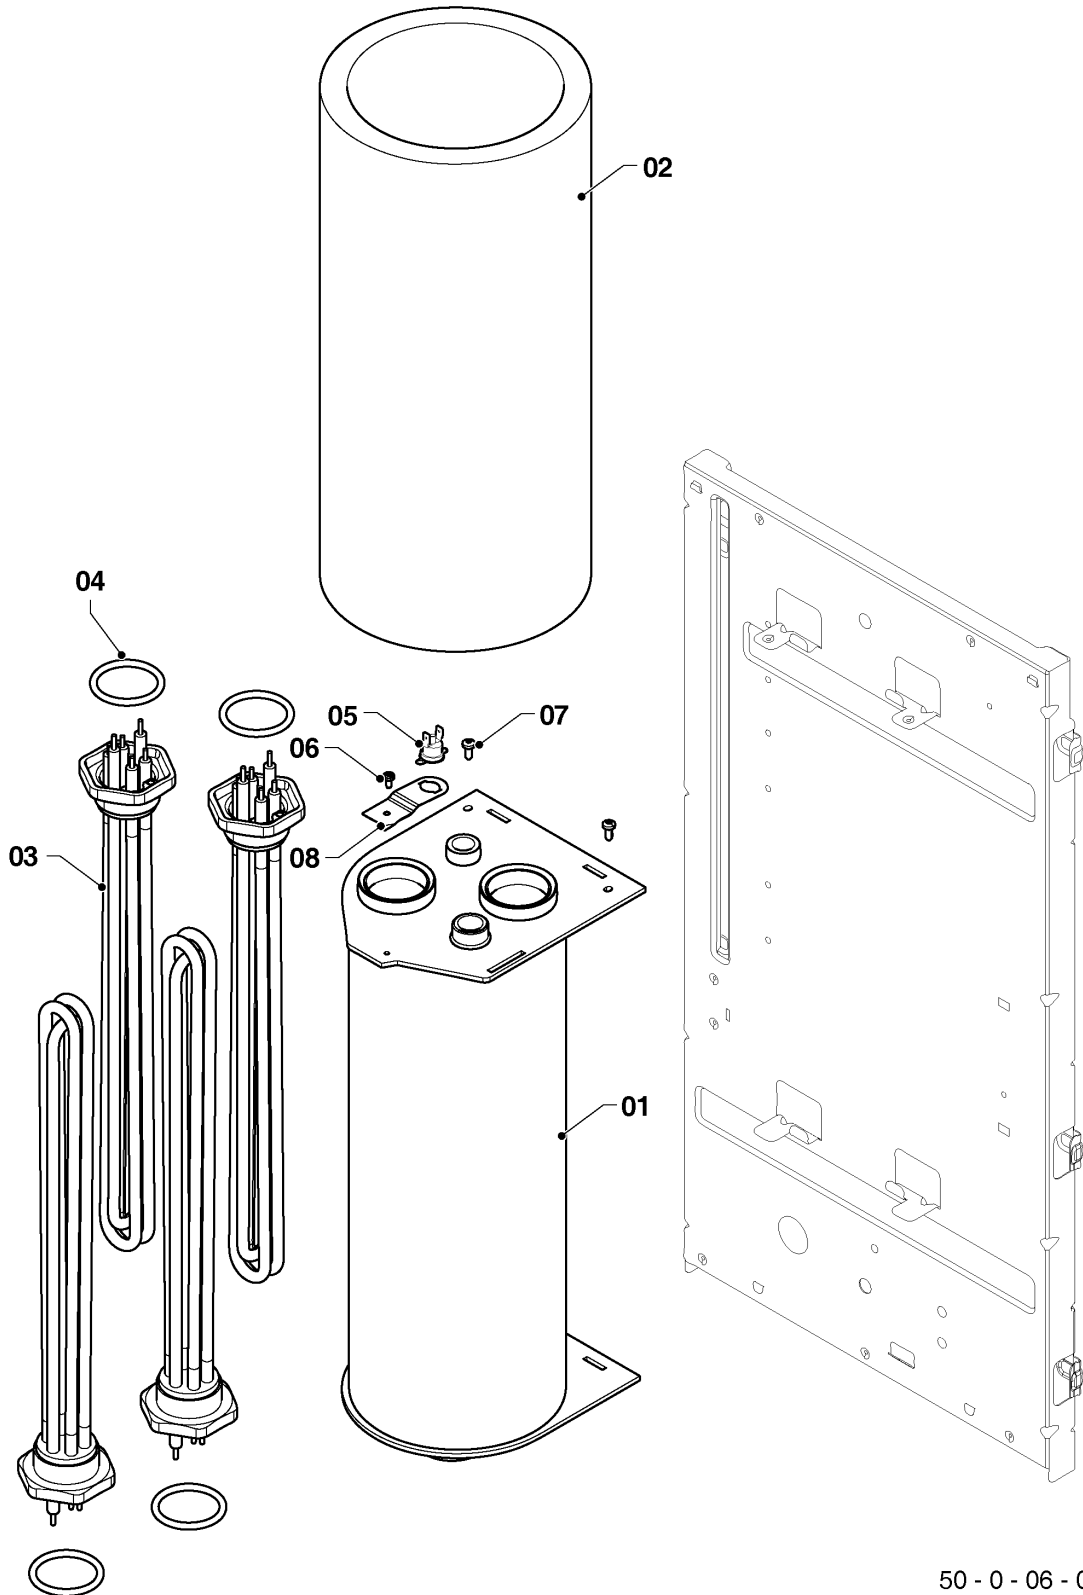

Wall-hung boilers (electric)

18KE/14 R1 Ray RU

06 - Heat exchanger

50 - 0 - 06 - 01

Wall-hung boilers (electric)

18KE/14 R1 Ray RU

06 - Heat exchanger

Pos.	Article	Description	Note
01	0010026207	Heat exchanger	18KE/14 R1 Ray RU
02	0020265335	Insulation	18KE/14 R1 Ray RU
03	0020094647	Heating element, 6kW with wires	18KE/14 R1 Ray RU
04	0020034829	O ring 45x5 (set 5 pc)	18KE/14 R1 Ray RU
05	0020094666	Thermostat, bim. 100 degC	18KE/14 R1 Ray RU
06	0010026078	Screw, (PK10)	18KE/14 R1 Ray RU
07	05493300	Screw, (x25)	18KE/14 R1 Ray RU
08	0020153337	Springclip, ST	18KE/14 R1 Ray RU