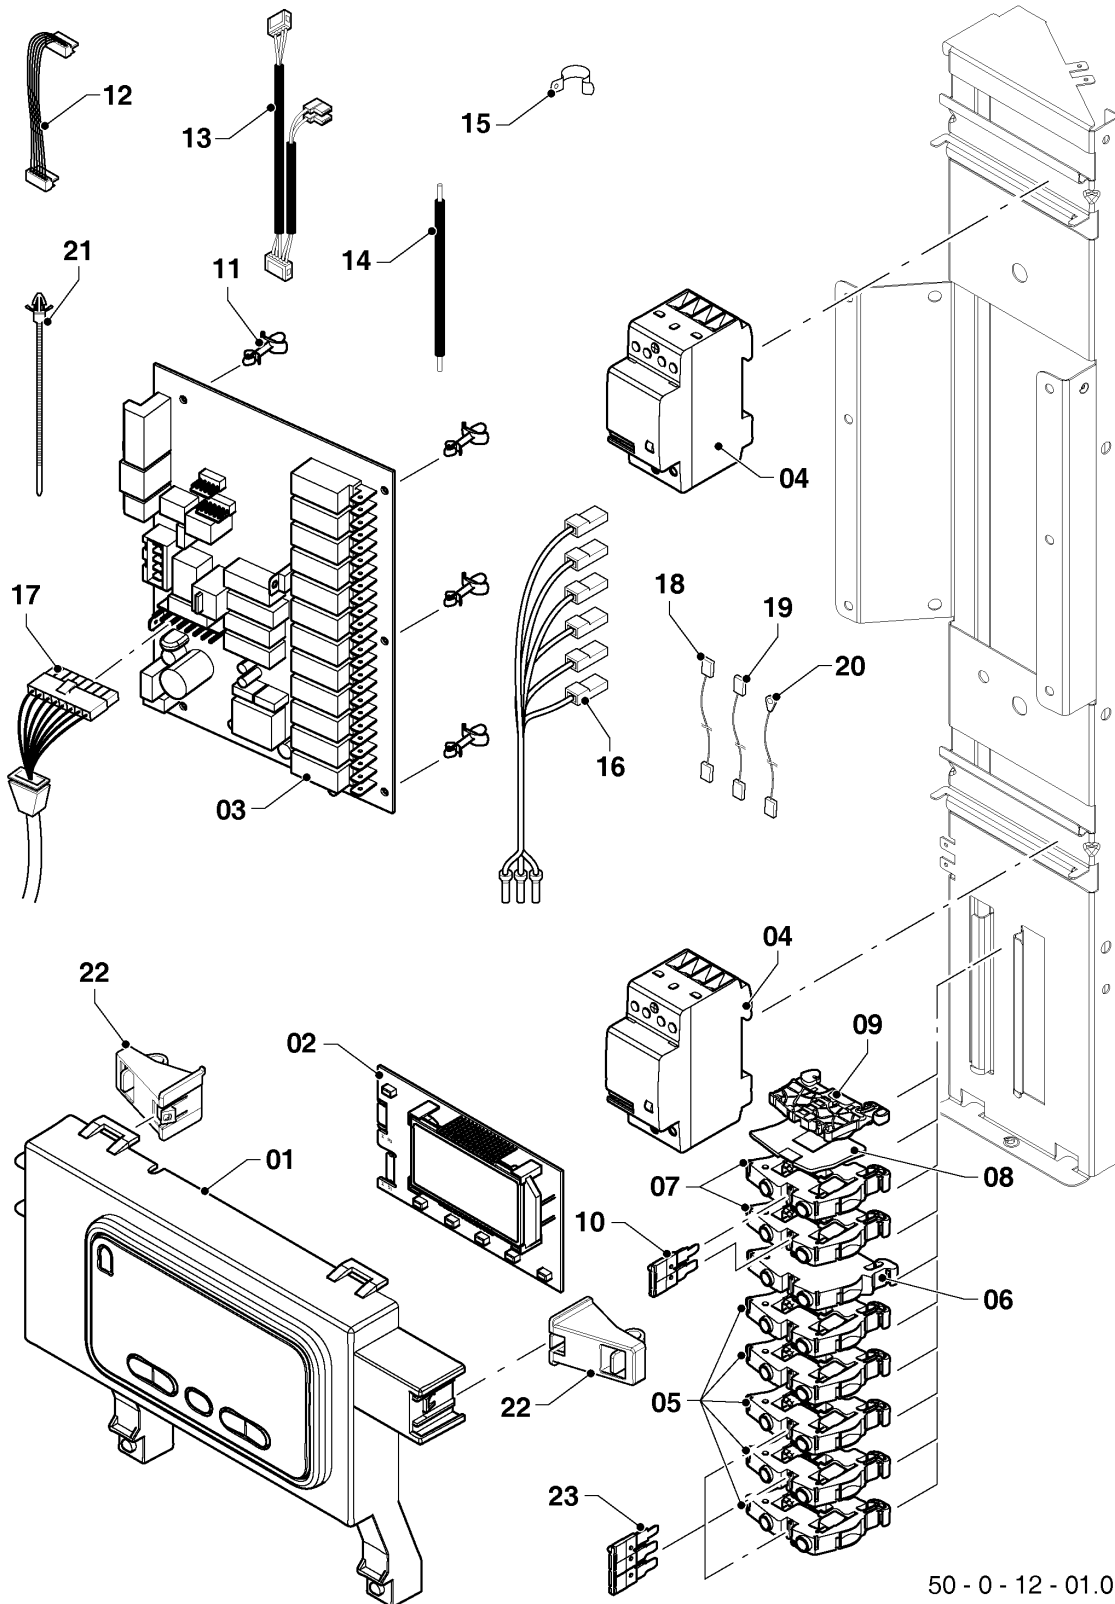

Wall-hung boilers (electric)

24KE/14 R1 Ray RU

12 - Control box

50 - 0 - 12 - 01.01

Wall-hung boilers (electric)

24KE/14 R1 Ray RU

12 - Control box

Pos.	Article	Description	Note
01	0010025867	Control panel	24KE/14 R1 Ray RU
02	0010025889	Display	24KE/14 R1 Ray RU
03	0010025880	PCB	24KE/14 R1 Ray RU
04	0020025215	Contacteur ISCH 25A	24KE/14 R1 Ray RU
05	0010026180	Clamp	24KE/14 R1 Ray RU, grey
06	0010026183	Clamp	24KE/14 R1 Ray RU, PE
07	0010026177	Clamp	24KE/14 R1 Ray RU, blue
08	0010026186	Clamp	24KE/14 R1 Ray RU
09	0010026189	Clamp	24KE/14 R1 Ray RU
10	0010026174	Jumper	24KE/14 R1 Ray RU
11	0020044646	Plastic distance spacer	24KE/14 R1 Ray RU
12	0010025871	Cable	24KE/14 R1 Ray RU
13	0010026160	Wiring harness	24KE/14 R1 Ray RU
14	0020033905	Wire Q027 VJ	24KE/14 R1 Ray RU
15	0020104971	Spring clip	24KE/14 R1 Ray RU
16	0020094671	Harness, contacteur 18-28K13	24KE/14 R1 Ray RU
17	0010026086	Wiring harness	24KE/14 R1 Ray RU
18	0010026163	Cable	24KE/14 R1 Ray RU
19	0010026166	Cable	24KE/14 R1 Ray RU
20	0010026169	Cable	24KE/14 R1 Ray RU
21	0010026155	Cable tie	24KE/14 R1 Ray RU
22	0020211637	Support	24KE/14 R1 Ray RU
23	0010032081	Bridge	24KE/14 R1 Ray RU