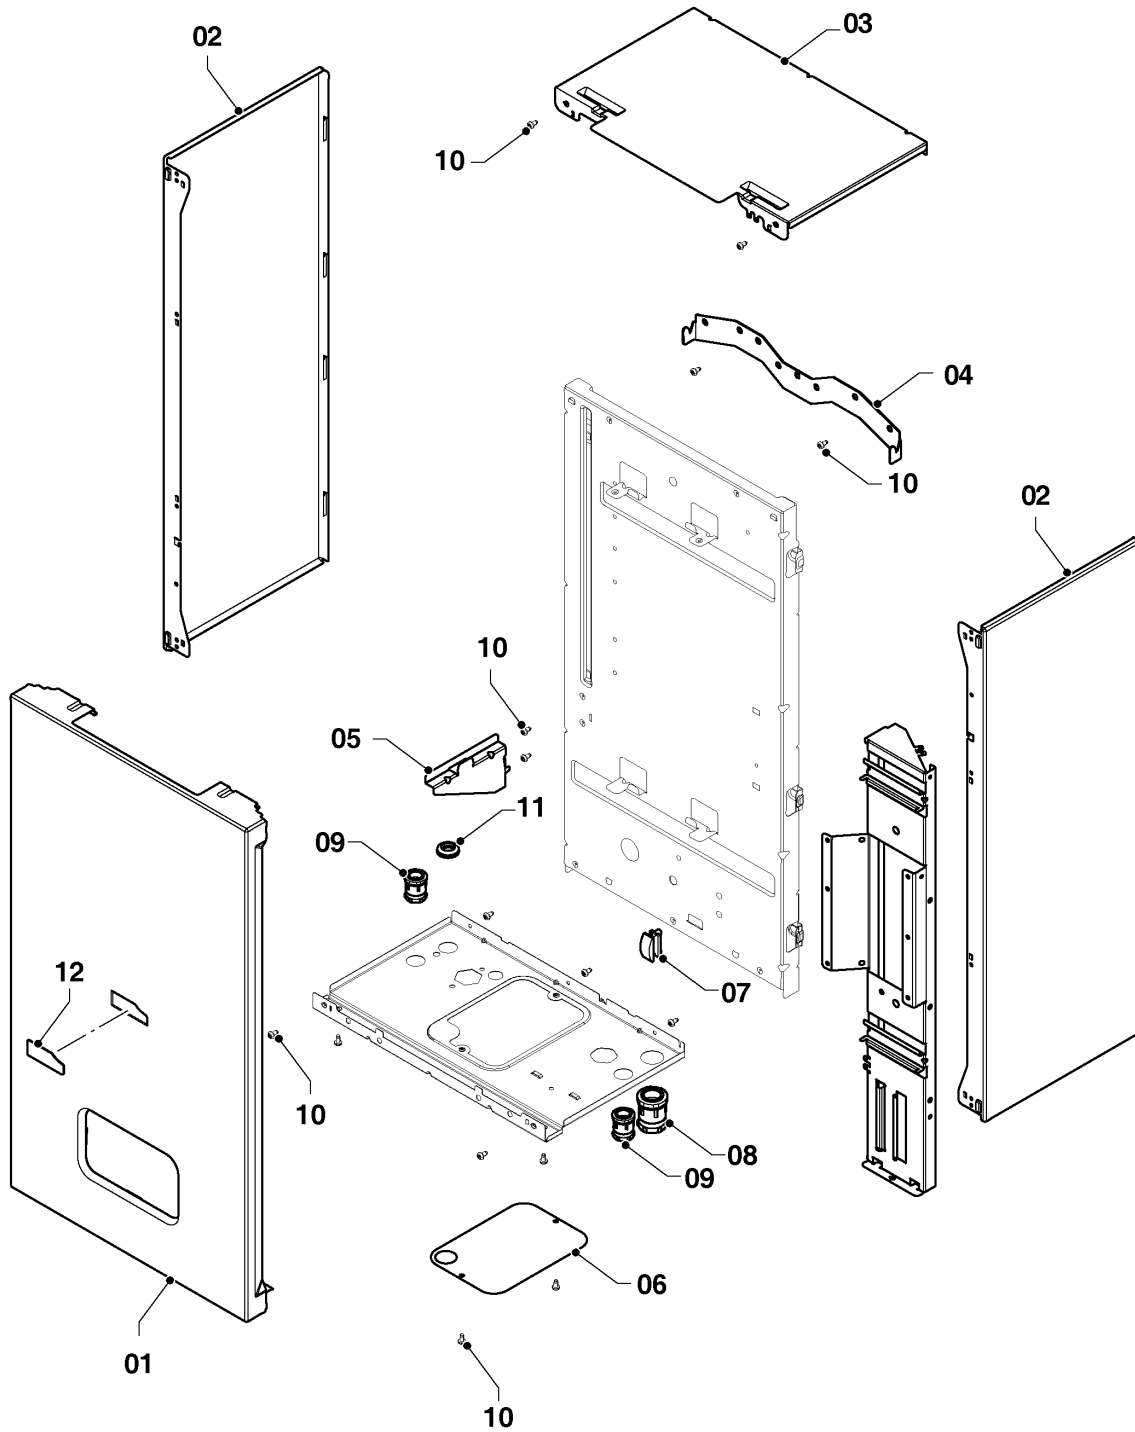

Wall-hung boilers (electric)

24KE/14 R1 Ray RU

07 - Casing parts

50 - 0 - 07 - 01

Wall-hung boilers (electric)

24KE/14 R1 Ray RU

07 - Casing parts

Pos.	Article	Description	Note
01	0020211614	Front panel	24KE/14 R1 Ray RU, with part 10
02	0020211615	Side panel	24KE/14 R1 Ray RU, with part 10
03	0010026213	Cover plate	24KE/14 R1 Ray RU, with part 10
04	0020043720	Set - hanging v.17	24KE/14 R1 Ray RU
05	0010028700	Retainer	24KE/14 R1 Ray RU
06	0010026216	Base plate	24KE/14 R1 Ray RU, with part 10
07	0020273336	Clamp, (x5)	24KE/14 R1 Ray RU
08	0020033220	Bushing AL GP 21	24KE/14 R1 Ray RU
09	0020033218	Bushing AL GP 13,5	24KE/14 R1 Ray RU
10	0020175576	Screw, (x10)	24KE/14 R1 Ray RU
11	0010025887	Grommet for pipe	24KE/14 R1 Ray RU
12	0020140934	Company plaque Protherm	24KE/14 R1 Ray RU