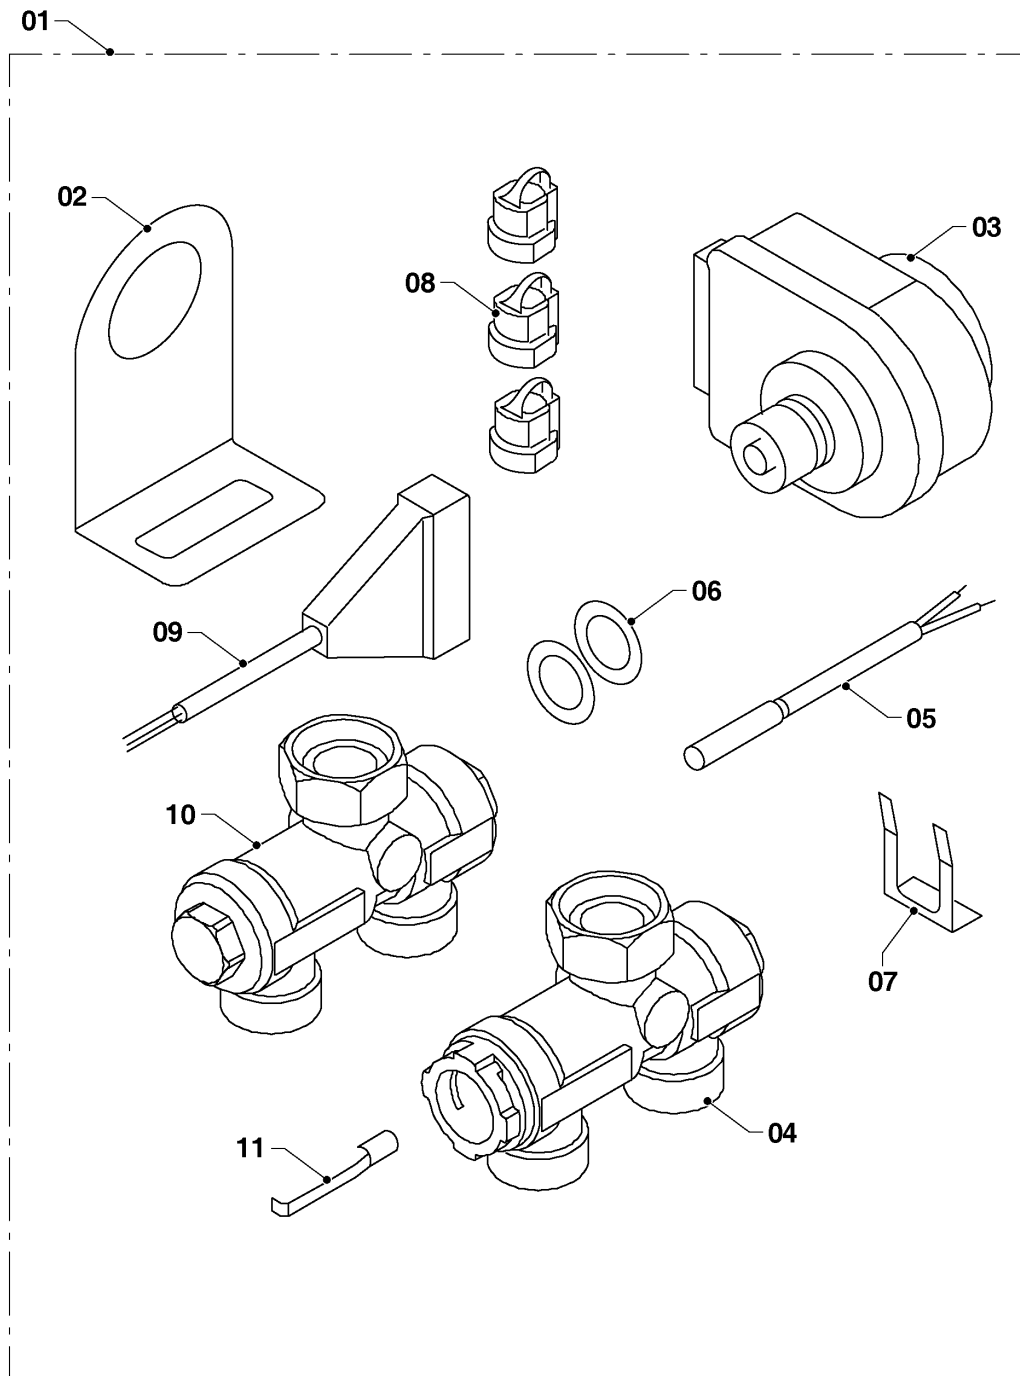

Wall-hung boilers (electric)

24KE/14 R1 Ray RU

08b - Connection parts

50 - 0 - 08 - 03

Wall-hung boilers (electric)

24KE/14 R1 Ray RU

08b - Connection parts

Pos.	Article	Description	Note
01	0010027587	Kit, 3-way valve FUGAS	24KE/14 R1 Ray RU, accessory, cannot be delivered as spare part
02	-	-	24KE/14 R1 Ray RU, not available
03	0020025278	Motor, 3way valve	24KE/14 R1 Ray RU
04	0020027610	3-WAY VALVE	24KE/14 R1 Ray RU
05	0020174087	2.7kohm NTC sensor for external tank	24KE/14 R1 Ray RU, accessory, cannot be delivered as spare part
06	0020027665	Sealing ring 24x15x2, (x10)	24KE/14 R1 Ray RU
07	0020033430	Clip to electromotor block	24KE/14 R1 Ray RU
08	0020033838	Plastic cable grommet	24KE/14 R1 Ray RU
09	0010031634	Cable	24KE/14 R1 Ray RU
10	0020034698	T-PART BOILER CONNECTION	24KE/14 R1 Ray RU
11	-	-	24KE/14 R1 Ray RU, not for these appliances